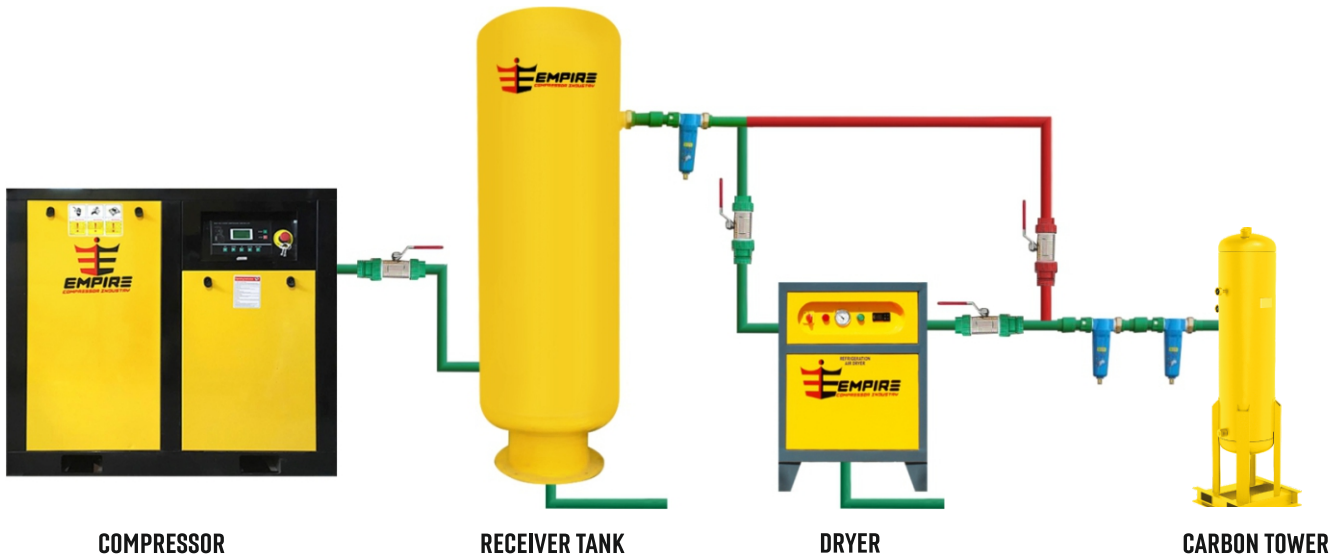

AIR COMPRESSOR FOR LASER CUTTING MACHINE

MODEL	KW	CFM	PRESSURE
ECI-20D	15	55	16 BAR
ECI-30D	22	82	16 BAR
ECI-50D	37	145	16 BAR
ECI-75TH	15	54	25 BAR

Dry, Moisture Free & Oil Free Air
For Laser Machines